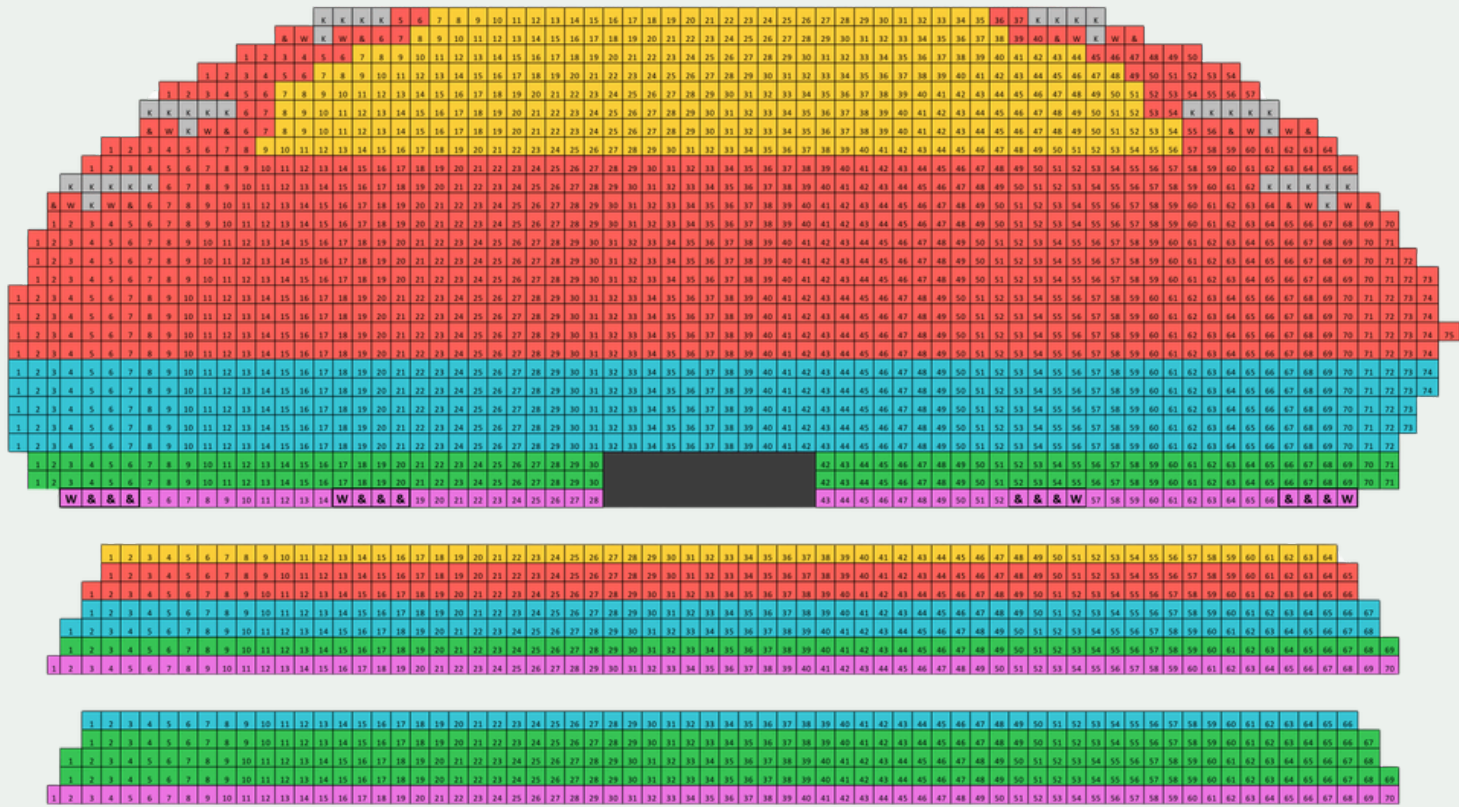

# Stage

Orchestra

Terrace

Balcony

**Premium**

**\$104.50**

**Level 2**

**\$81.00**

**Level 3**

**\$67.50**

**Level 4**

**\$54.00**

**Level 5**

**\$45.00**

Map shows group ticket pricing for *Shucked* in Spokane March 30-31, 2027.